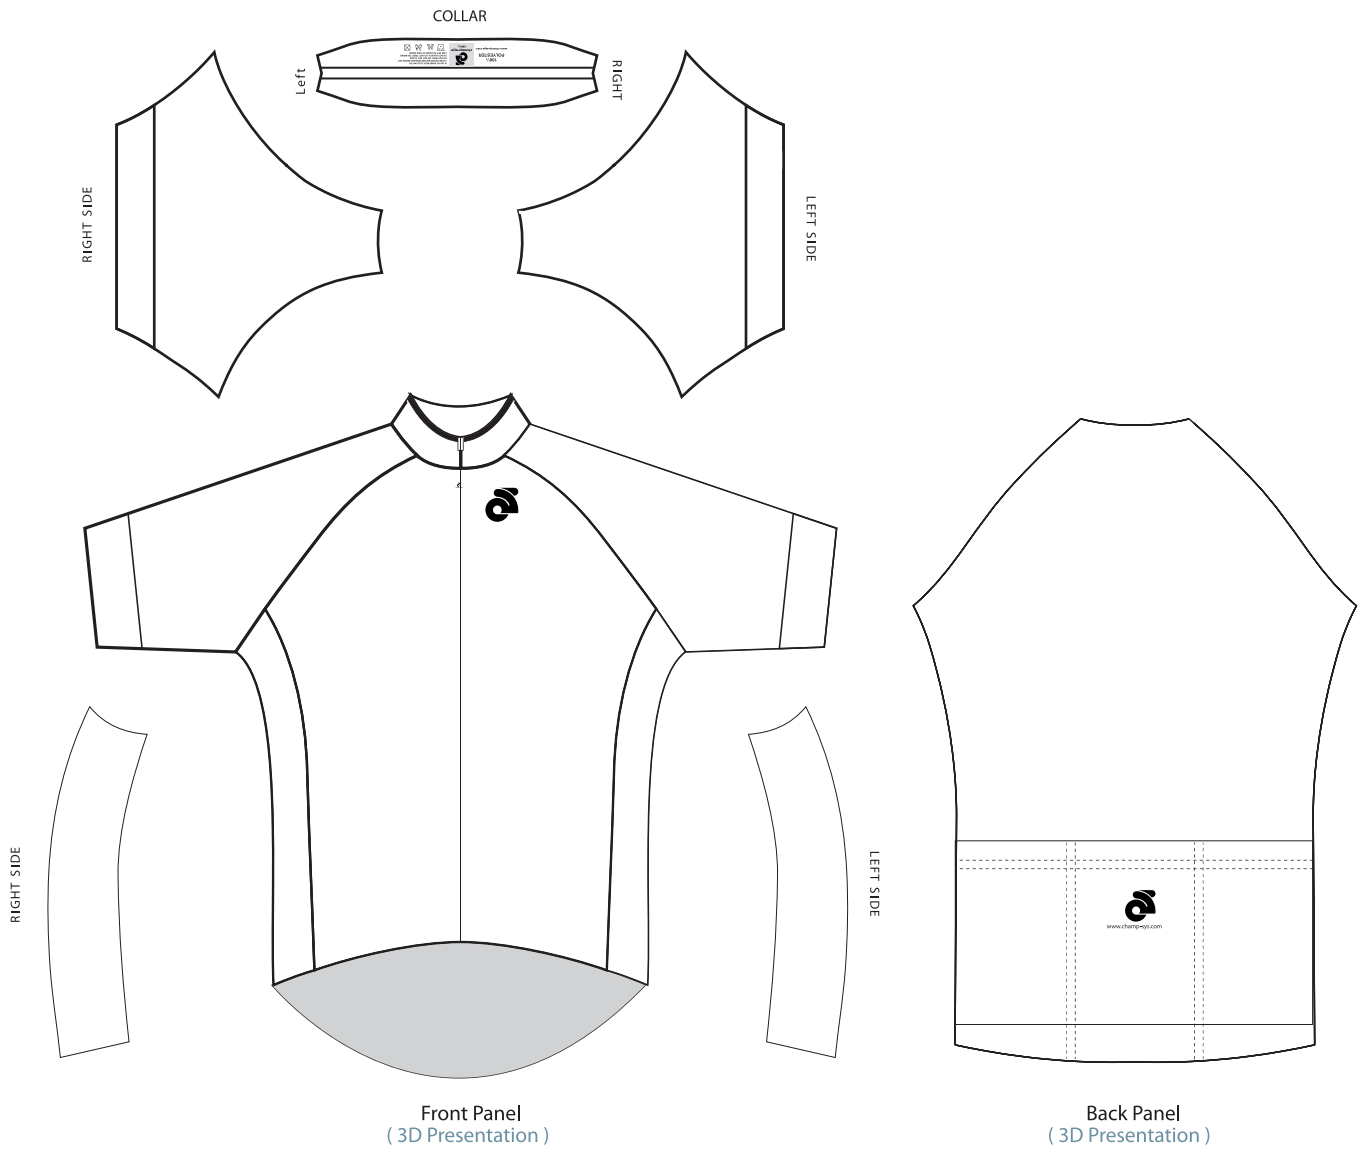

Custom Jersey Design Template

School Name: _____

Colors:

--	--	--	--	--

Sizes:

S _____ M _____ L _____ XL _____ XXL _____

Mens Club Cut Full Zipper

Mens Race Cut 3/4 Zipper